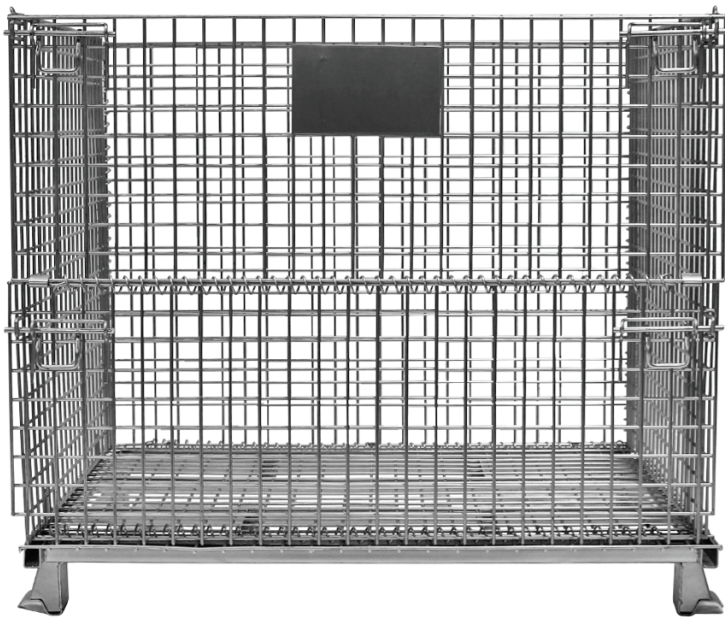

EXTRA LARGE COLLAPSIBLE WIRE CONTAINER

The Extra Large Wire Container is our largest standard wire container model.

At 48" x 40" x 42", the XL wire container is large enough for most warehouse organization challenges. If this wire container is too tall, check out the large wire basket, which is the same length and width, but six inches shorter.

CONTAINER SPECS:

Outside Dimensions:	40" D x 48" L x 42" H
Inside Dimensions:	38" D x 46" L x 36" H
Wire Gauge:	2
Mesh Pattern:	2" x 2"
Load Capacity:	4,000 lbs *Evenly Distributed
Max Stacking Capability:	4 High
Individual Weight:	160 lbs
Half Drop Down Gate:	18" Drop Gate
High Quality Finish:	ElectroGalvanized

FEATURES

- Stacking Feet
- Half Drop Down Gate
- Swing Gate
- ID Plate

OPTIONS

- Phenolic Casters 5" x 2" (2) Rigid (2) Swivel
- Security Lid
- Dividers
- Fork Sleeves
- Runner Bars
- Galvanized Finishing:
Hot Dipped or Powdered Coat (optional)